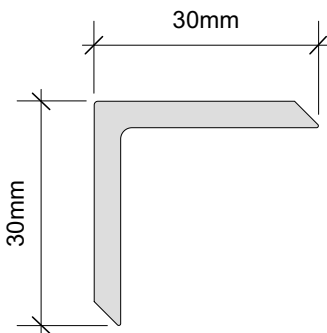

COMPOSITE DECK BOARD PROFILE
(Wood Plastic Composite Material)

W:150mm x D:25mm x L:2900mm

COMPOSITE JOIST RAIL PROFILE
(Wood Plastic Composite Material)

W:58mm x D:40mm x L:2900mm

HIDDEN T-CLIP FIXING
(Plastic)

W:18mm x D:11.3mm x L:43mm

ANGLED FASCIA TRIM

W: 30mm x D: 30mm x L:2900mm

STARTER CLIP
(Steel)

Further Information:

1. Please consult with Ecoscape UK Ltd at the earliest opportunity to assist with the design & specification.
2. nbs+ product specification, dwg & SketchUp files available upon request.

Title: Composite Deck: Components 01	
Origin: Ecoscape UK Ltd Composite Outdoor Materials Unit 1 Higher Broadfield Farm Off Pillsworth Road Heywood Greater Manchester OL10 2TA	
Scale: 1:1	Size: A4
Drawing No.: Details.01	