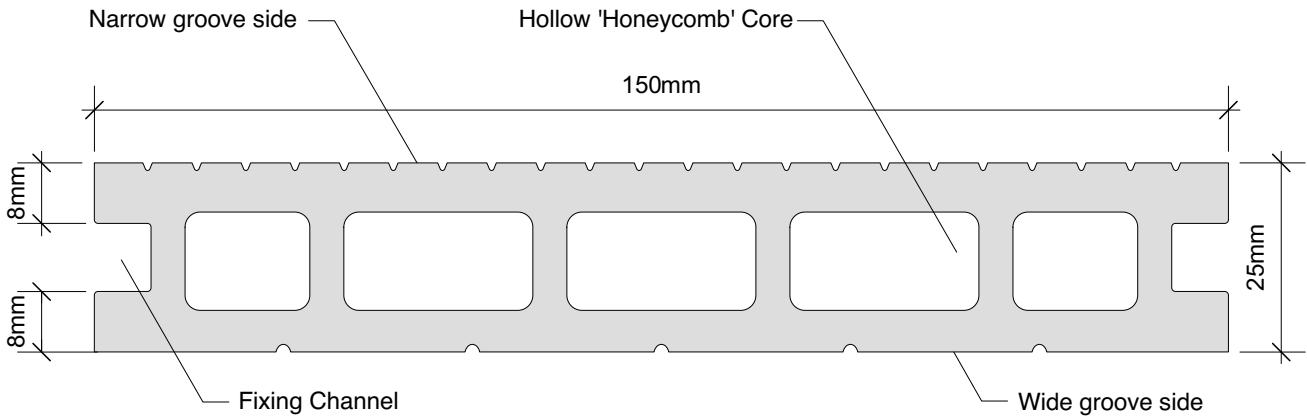

COMPOSITE DECK BOARD PROFILE
(Wood Plastic Composite Material)

W:150mm x D:25mm x L:2900mm

COMPOSITE JOIST RAIL PROFILE
(Wood Plastic Composite Material)

W:58mm x D:40mm x L:2900mm

HIDDEN T-CLIP FIXING
(Plastic)

W:18mm x D:11.3mm x L:43mm

ANGLED FASCIA TRIM

W: 30mm x D: 30mm x L:2900mm

STARTER CLIP
(Steel)

Further Information:

1. Please consult with Ecoscape UK Ltd at the earliest opportunity to assist with the design & specification.
2. nbs+ product specification, dwg & SketchUp files available upon request.

Title: Composite Deck: Components 01	
Origin: Ecoscape UK Ltd Composite Outdoor Materials Unit 1 Higher Broadfield Farm Off Pillsworth Road Heywood Greater Manchester OL10 2TA	
Scale: 1:1	Size: A4
Drawing No.: Details.01	