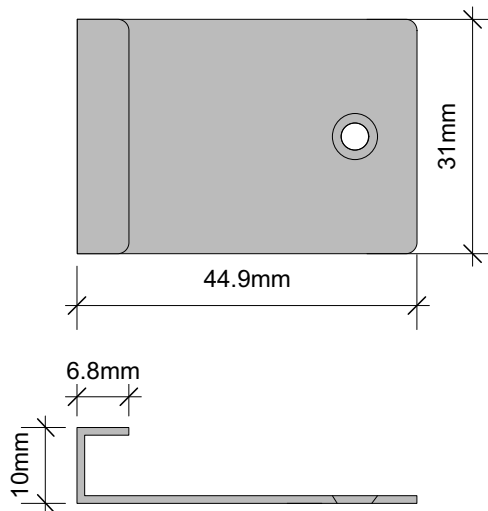

COMPOSITE DECK BOARD PROFILE
(Wood Plastic Composite Material)

W:150mm x D:25mm x L:2900mm

COMPOSITE JOIST RAIL PROFILE
(Wood Plastic Composite Material)

W:58mm x D:40mm x L:2900mm

HIDDEN T-CLIP FIXING
(Plastic)

W:18mm x D:11.3mm x L:43mm

ANGLED FASCIA TRIM

W: 30mm x D: 30mm x L:2900mm

STARTER CLIP
(Steel)

Further Information:

1. Please consult with Ecoscape UK Ltd at the earliest opportunity to assist with the design & specification.
2. nbs+ product specification, dwg & SketchUp files available upon request.

Title: Composite Deck: Components 01	
Origin: Ecoscape UK Ltd Composite Outdoor Materials Unit 1 Higher Broadfield Farm Off Pillsworth Road Heywood Greater Manchester OL10 2TA	
Scale: 1:1	Size: A4
Drawing No.: Details.01	