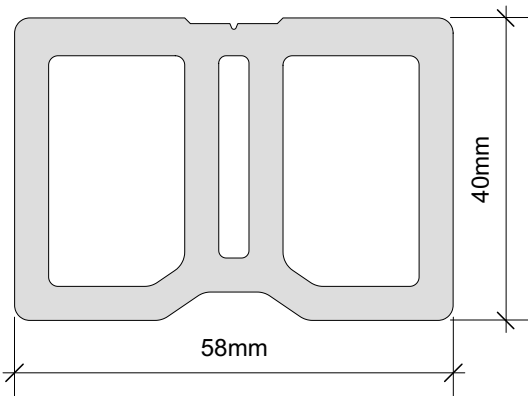

COMPOSITE DECK BOARD PROFILE
(Wood Plastic Composite Material)

W:150mm x D:25mm x L:2900mm

COMPOSITE JOIST RAIL PROFILE
(Wood Plastic Composite Material)

W:58mm x D:40mm x L:2900mm

HIDDEN T-CLIP FIXING
(Plastic)

W:18mm x D:11.3mm x L:43mm

ANGLED FASCIA TRIM

W: 30mm x D: 30mm x L:2900mm

STARTER CLIP
(Steel)

Further Information:

1. Please consult with Ecoscape UK Ltd at the earliest opportunity to assist with the design & specification.
2. nbs+ product specification, dwg & SketchUp files available upon request.

Title: Composite Deck: Components 01	
Origin: Ecoscape UK Ltd Composite Outdoor Materials Unit 1 Higher Broadfield Farm Off Pillsworth Road Heywood Greater Manchester OL10 2TA	
Scale: 1:1	Size: A4
Drawing No.: Details.01	