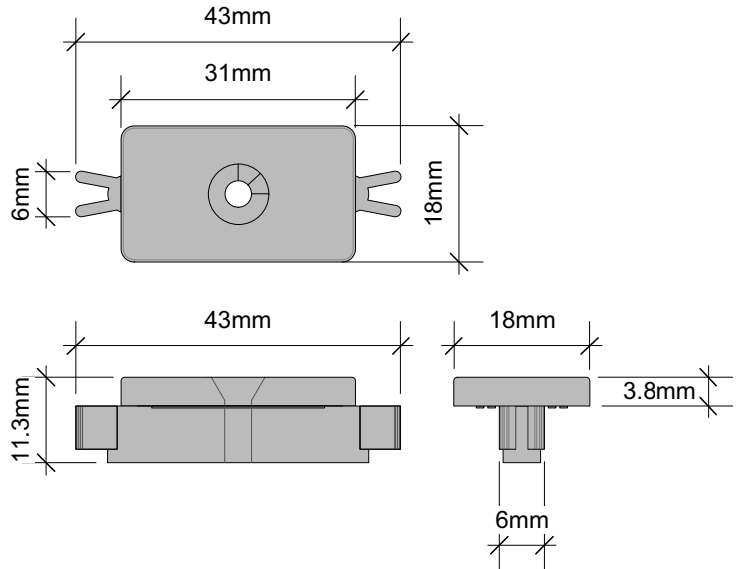

COMPOSITE DECK BOARD PROFILE
(Wood Plastic Composite Material)

W:150mm x D:25mm x L:2900mm

COMPOSITE JOIST RAIL PROFILE
(Wood Plastic Composite Material)

W:58mm x D:40mm x L:2900mm

HIDDEN T-CLIP FIXING
(Plastic)

W:18mm x D:11.3mm x L:43mm

ANGLED FASCIA TRIM

W: 30mm x D: 30mm x L:2900mm

STARTER CLIP
(Steel)

Further Information:

1. Please consult with Ecoscape UK Ltd at the earliest opportunity to assist with the design & specification.
2. nbs+ product specification, dwg & SketchUp files available upon request.

Title: Composite Deck: Components 01	
Origin: Ecoscape UK Ltd Composite Outdoor Materials Unit 1 Higher Broadfield Farm Off Pillsworth Road Heywood Greater Manchester OL10 2TA	
Scale: 1:1	Size: A4
Drawing No.: Details.01	